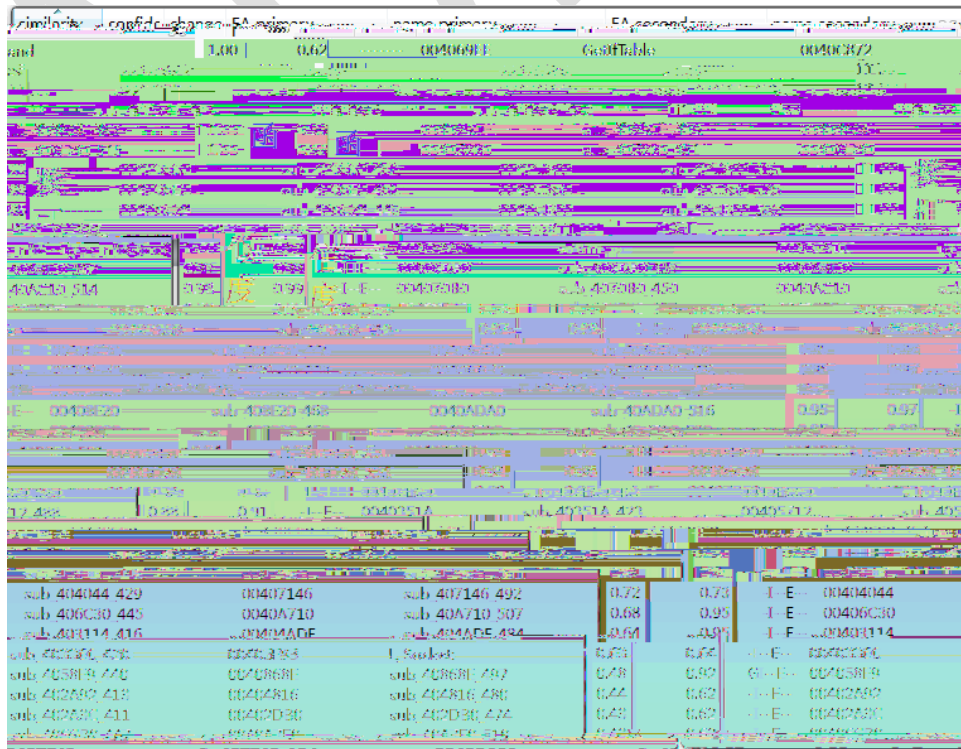

7.1

DDoS

IDA

BinDiff

"Death"

Nitol

DDoS

7.2 "Death"

Nitol

API

7.2 Death Nitol